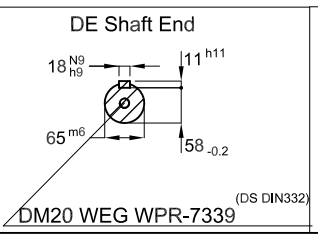

A
B
C
D
E

Without vertical jackscrews
 Color RAL 5009
 Painting plan 203A
 Mounting B3T

55 kW 04 Poles 50 Hz						A
ECM	LOC	SUMMARY OF MODIFICATIONS			HYBRISUSER	00
EXECUTED	HYBRISUSER	EXECUTED	CHECKED	RELEASED	DATE	VER
CHECKED		THREE PH. MOTOR W22 IE3				
RELEASED		FRAME 250S/M IP55 TEFC				
REL. DATE						
				PREVIEW		
				WDD	00	
				SHEET	/	