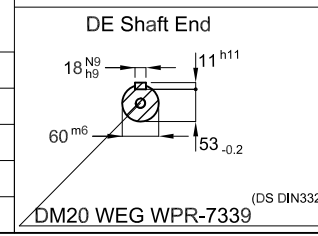

A  
B  
C

D

E

- Sealing - oil seal ring
- Without vertical jackscrews
- Color RAL 5009
- Painting plan 203A
- Mounting B5T

55 kW 02 Poles 50 Hz A

ECM		LOC		SUMMARY OF MODIFICATIONS			HYBRISUSER		00	
EXECUTED	CHECKED	RELEASED	DATE	EXECUTED	CHECKED	RELEASED	DATE	VER		
EXECUTED				THREE PH. MOTOR W22 IE3					PREVIEW	
CHECKED				FRAME 250S/M IP55 TEFC					WDD   00	
RELEASED									SHEET /	
REL. DATE									WEG	