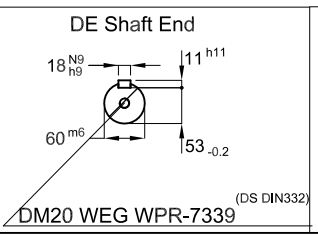

37 kW 04 Poles 50 Hz A

- Sealing - oil seal ring
- Without vertical jackscrews
- Color RAL 5009
- Painting plan 203A
- Mounting B5T

ECM	LOC	SUMMARY OF MODIFICATIONS	EXECUTED	CHECKED	RELEASED	DATE	VER
EXECUTED	HYBRISUSER	THREE PH. MOTOR W22 IE3 FRAME 225S/M IP55 TEFC					
CHECKED							
RELEASED							
REL. DATE							

HYBRISUSER 00

PREVIEW
WDD | 00
SHEET /