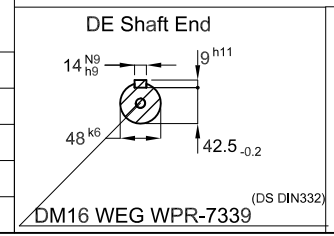

- Sealing - oil seal ring
- Without vertical jackscrews
- Color RAL 5009
- Painting plan 203A
- Mounting B5T

22 kW 04 Poles 50 Hz										A	
										00	
ECM	LOC	SUMMARY OF MODIFICATIONS					EXECUTED	CHECKED	RELEASED	DATE	VER
EXECUTED	HYBRISUSER	THREE PH. MOTOR W22 IE3 FRAME 180L IP55 TEFC					PREVIEW				
CHECKED							WDD 00				
RELEASED							SHEET /				
REL. DATE											