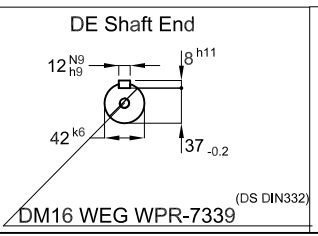

A

B

C

D

E

Sealing - oil seal ring
 Without vertical jackscrews
 Color RAL 5009
 Painting plan 203A
 Mounting B5T

15 kW 04 Poles 50 Hz A

ECM		LOC	SUMMARY OF MODIFICATIONS		HYBRISUSER				00	
EXECUTED	HYBRISUSER		THREE PH. MOTOR W22 IE3 FRAME 160L IP55 TEFC		EXECUTED	CHECKED	RELEASED	DATE	VER	
CHECKED										
RELEASED										
REL. DATE										
					<p>PREVIEW</p> <p>WDD 00</p> <p>SHEET /</p>					